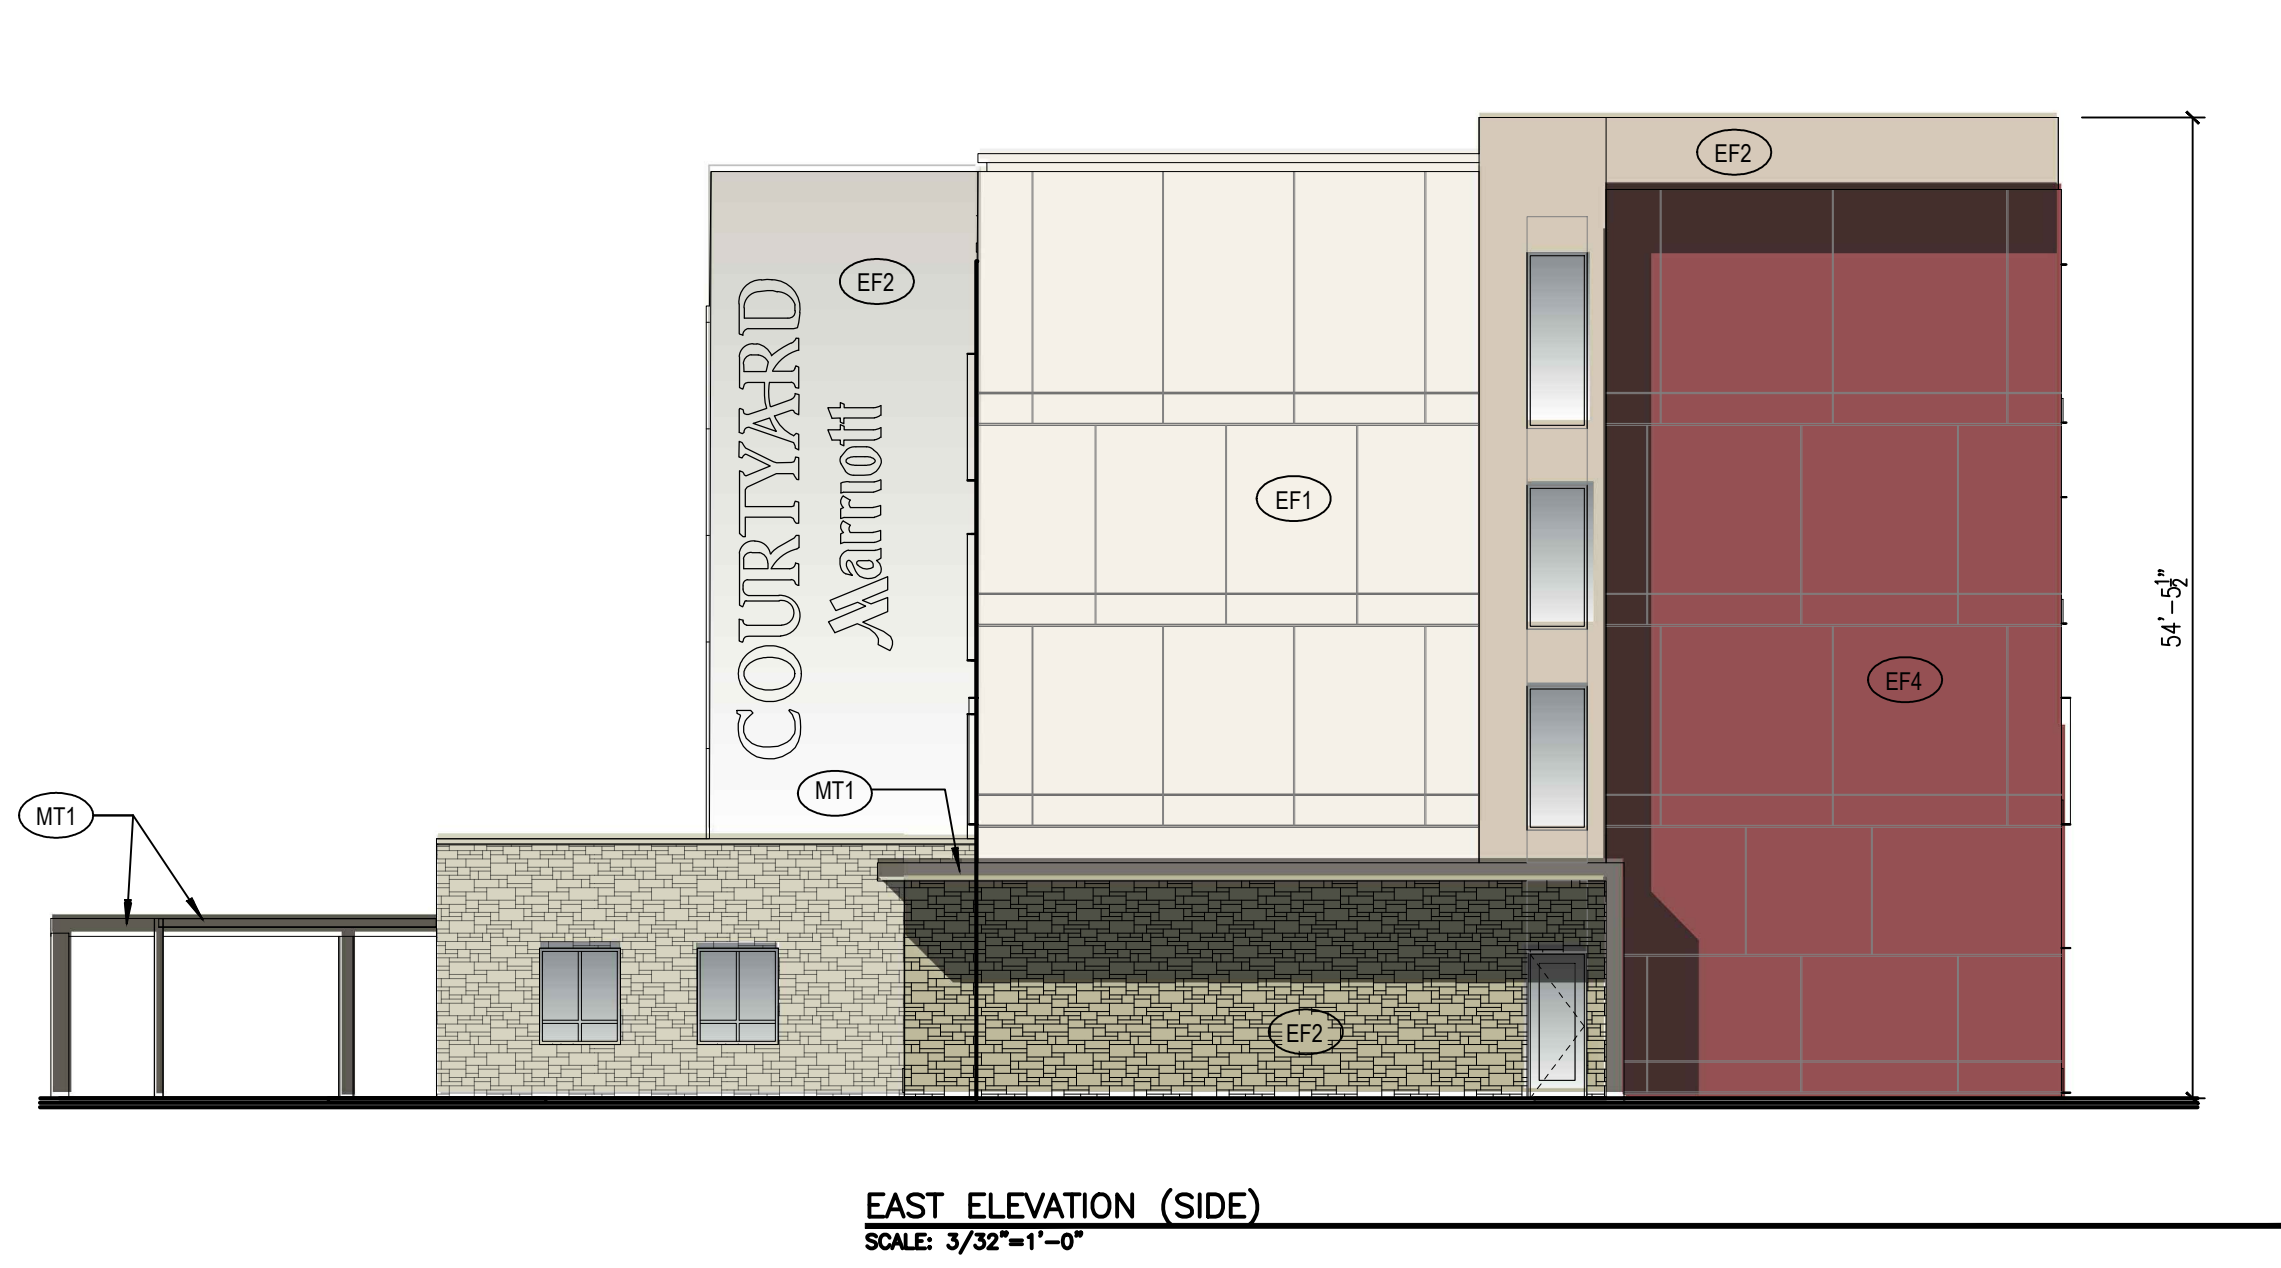

**NORTH ELEVATION (FRONT)**  
SCALE: 3/32"=1'-0"

**SOUTH ELEVATION (FRONT)**  
SCALE: 3/32"=1'-0"

**EAST ELEVATION (SIDE)**  
SCALE: 3/32"=1'-0"

**WEST ELEVATION (SIDE)**  
SCALE: 3/32"=1'-0"

- EXTERIOR FINISH KEY**
- EF1 EIFS COLOR 1 - LIGHT TAN
  - EF2 EIFS COLOR 2 - MEDIUM TAN
  - EF3 EIFS COLOR 3 - STONE VENEER
  - EF4 EIFS COLOR 4 - NMSU RED
  - MT1 METAL COLOR 1 - BRONZE

**Courtyard by Marriott at NMSU**  
Las Cruces, New Mexico

DRAWING NAME  
REVISIONS