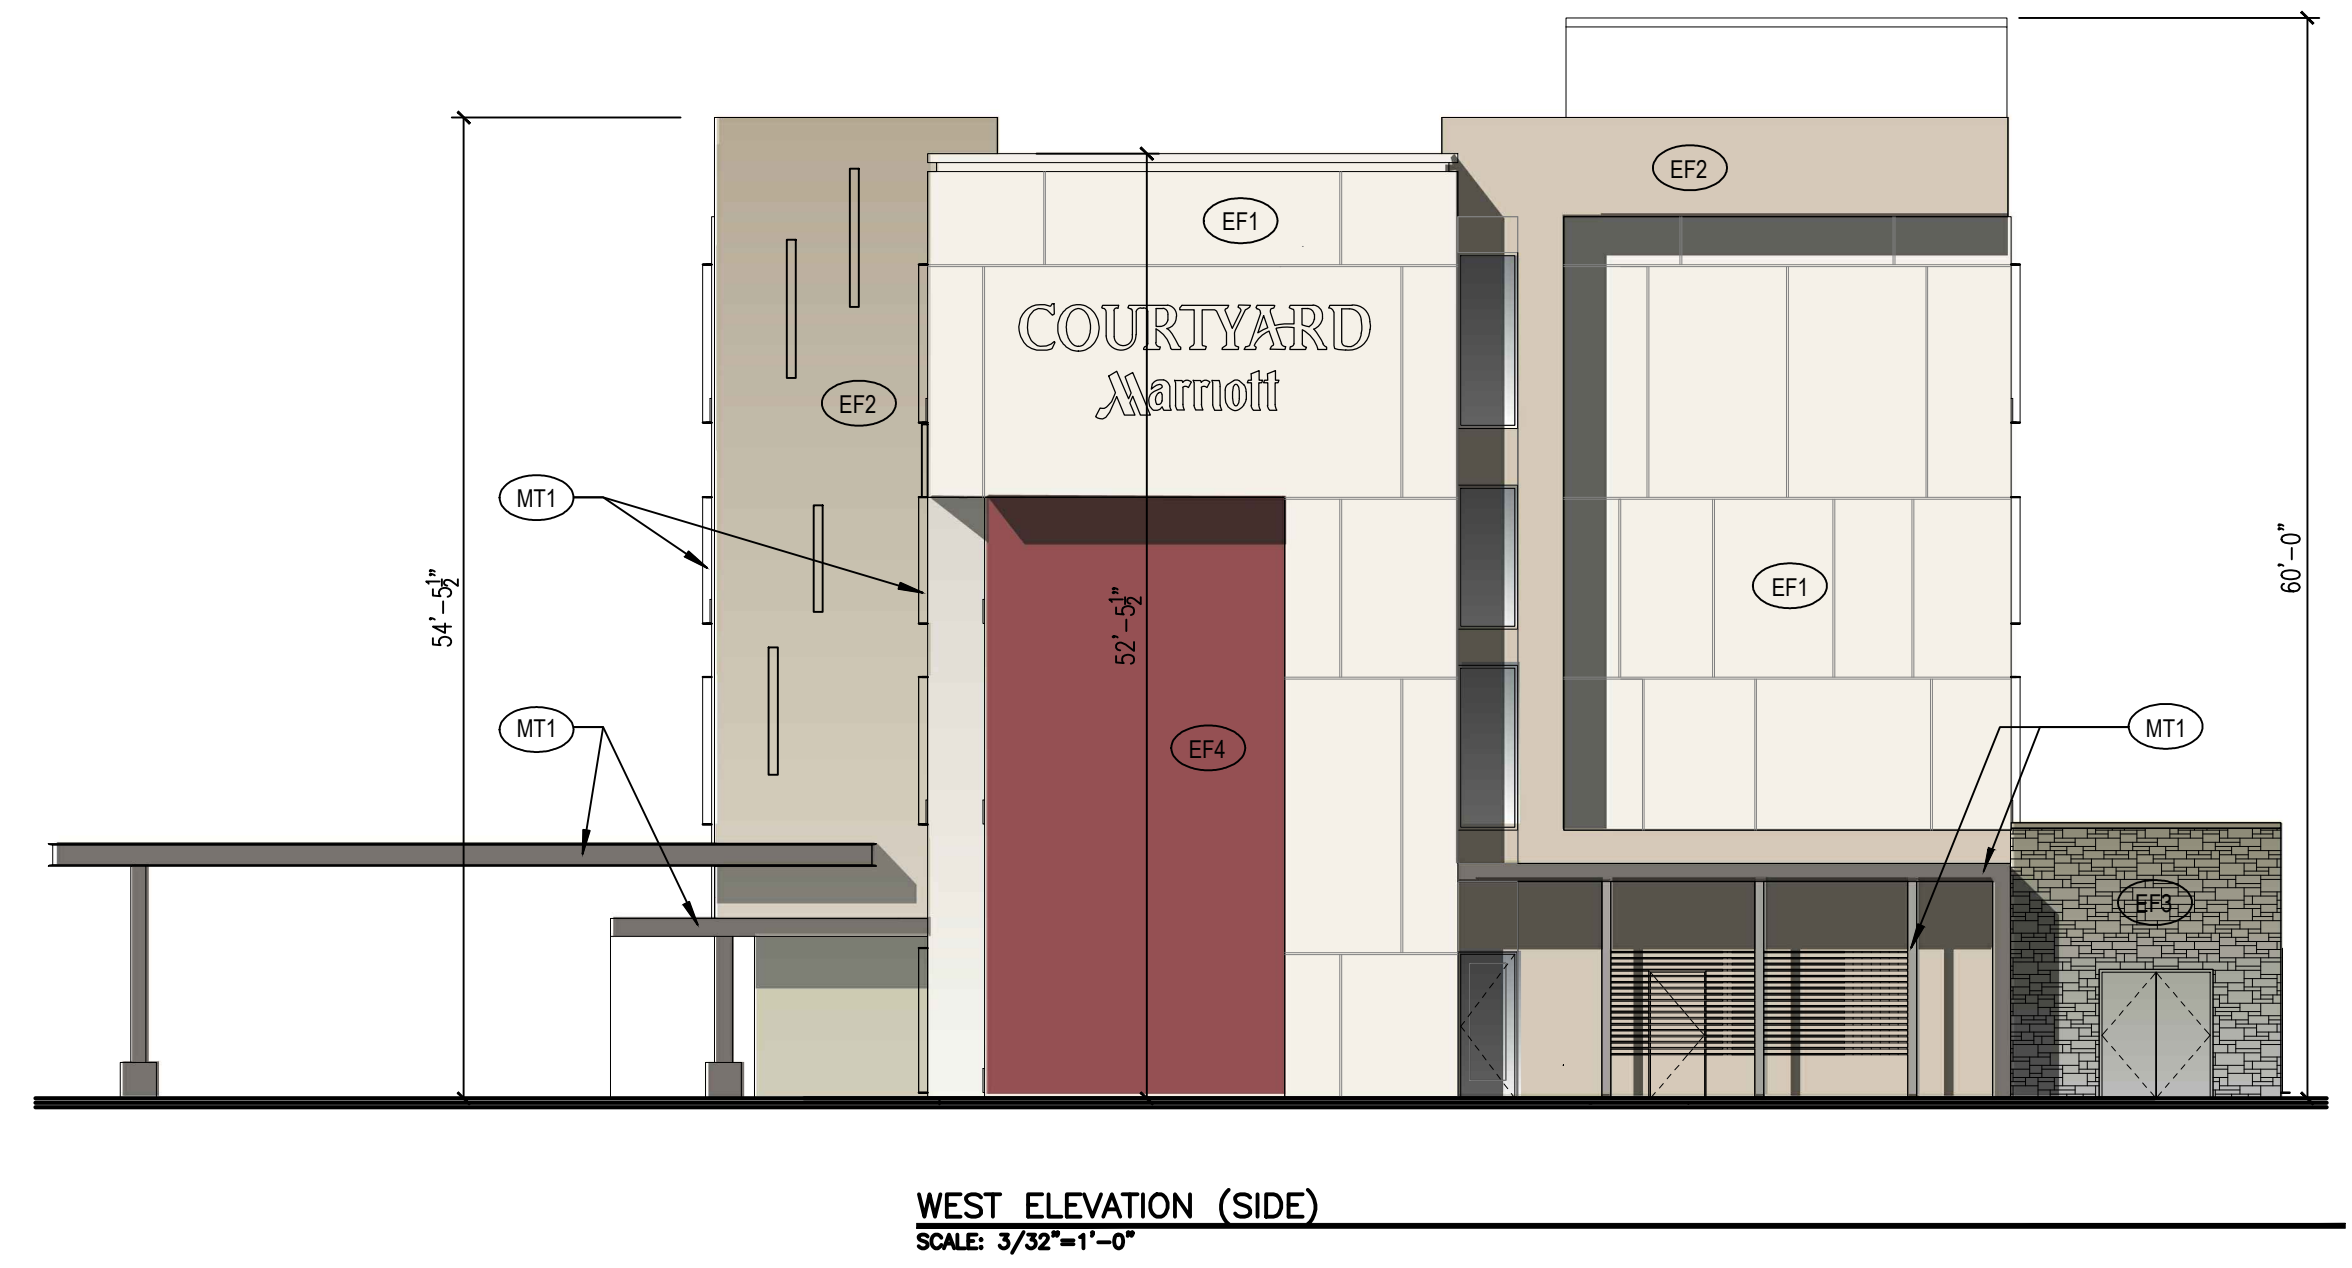

**NORTH ELEVATION (FRONT)**  
SCALE: 3/32"=1'-0"

**SOUTH ELEVATION (FRONT)**  
SCALE: 3/32"=1'-0"

**EAST ELEVATION (SIDE)**  
SCALE: 3/32"=1'-0"

**WEST ELEVATION (SIDE)**  
SCALE: 3/32"=1'-0"

- EXTERIOR FINISH KEY**
- EF1 EIFS COLOR 1 - LIGHT TAN
  - EF2 EIFS COLOR 2 - MEDIUM TAN
  - EF3 EIFS COLOR 3 - STONE VENEER
  - EF4 EIFS COLOR 4 - NMSU RED
  - MT1 METAL COLOR 1 - BRONZE

**Courtyard by Marriott at NMSU**  
Las Cruces, New Mexico

DRAWING NAME  
REVISIONS